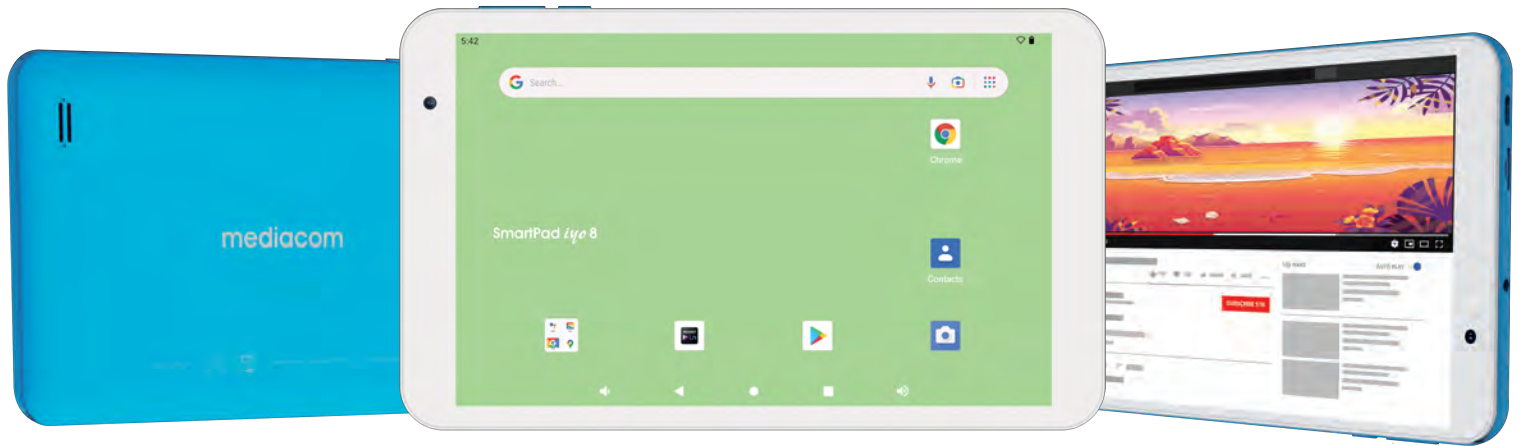

SmartPad *iyo* 8

Android™ 12

Memory
32GB

RAM
3 GB

Display 8"
1280x800 IPS

2 Cam
Front 2.0 Mpx
Rear 5.0Mpx

Battery
3500mAh

Connection
Wi-Fi
Bluetooth

Weight
320 g

SPECIFICATION SmartPad iyo 8

Memory	32GB Internal Flash¹ RAM 3GB DDR
Display	8" LCD capacitive touchscreen 1280x800 - IPS - 5 touch point
Processor	RK3566 Arm Cortex™ A55 Quad Core 1.8GHz
Networking	Wireless
Connection	Bluetooth 4.2

Audio Output	3.5 mm headphone
Additional Features	2 Camera - 2.0Mpixel - 5.0Mpixel Built-in microphone - Built-in speaker
PC Interface	1 USB Type-C - 1 micro SD card up to 128GB
Operating System	Android™ 12
Power	Rechargeable Li-poly battery (3.7V - 3500mAh) Power Adapter 5V USB Type-C
Size & Weight	208x124x9.7 mm & 320 g