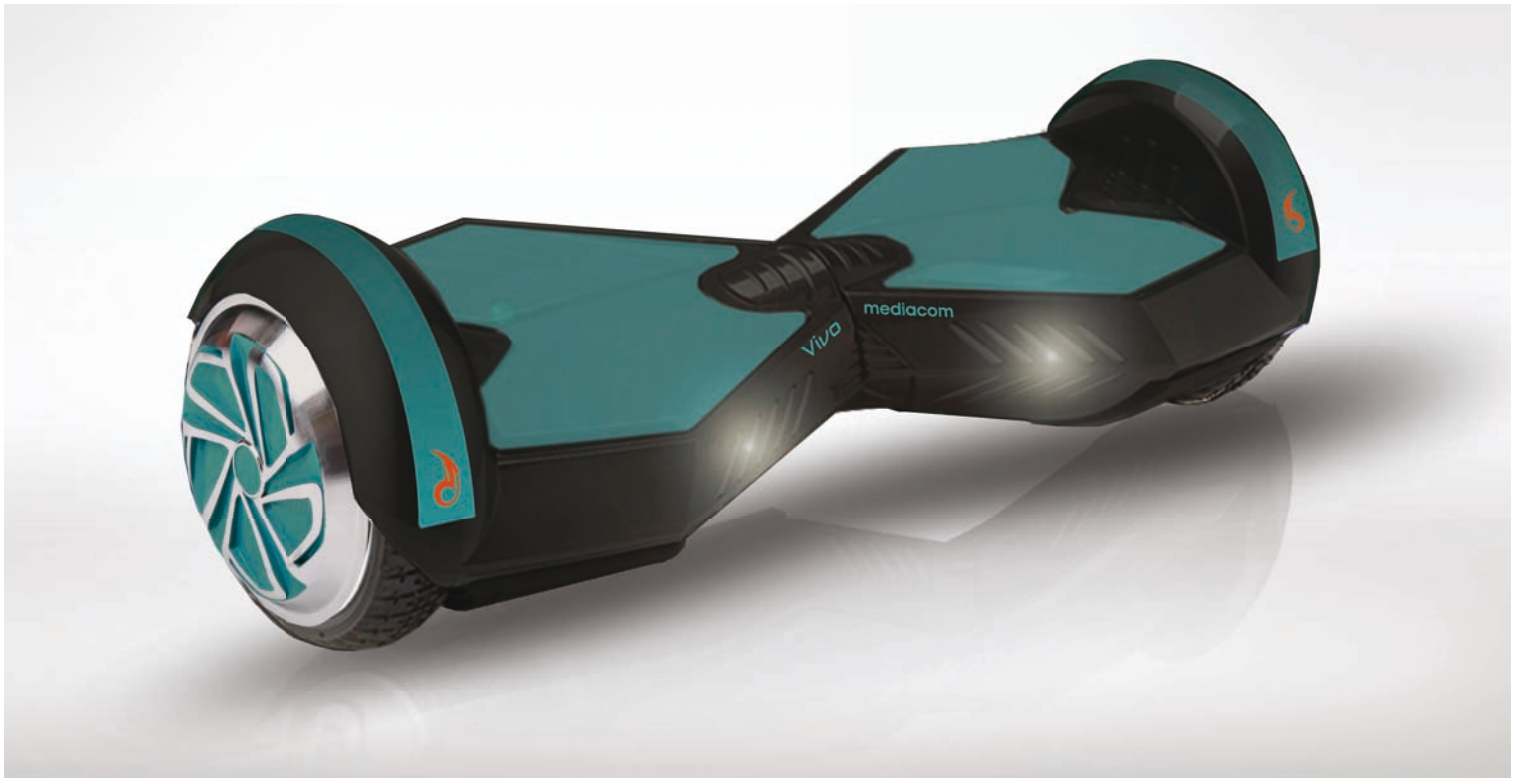

ride the future

V80

LG BATTERY LABEL

TIRE SIZE 8.0

FAST CHARGE

CLIMBING  $\leq 15^\circ$

MAX SPEED 12 KM/H

**COD. M-VB80B**  
**EAN: 8028153089378**

**COD. M-VB80W**  
**EAN: 8028153089637**

## Technical Specifications

<b>Model</b>	<b>V80</b>
<b>Tire size</b>	<b>8.0 inch</b>

## Performance

<b>Net weight</b>	<b>12kg</b>
<b>Battery</b>	<b>LG Battery 2200 mAh</b>
<b>Work temperature</b>	<b>-10° / +50°</b>
<b>Voltage</b>	<b>100-240V</b>
<b>Max speed</b>	<b>12km/h</b>
<b>Max load</b>	<b>100kg</b>
<b>Full charge running distance</b>	<b>8km</b>
<b>Climbing capability</b>	<b>≤15°</b>
<b>Charging time</b>	<b>about 1.5 hours</b>
<b>Pedal height</b>	<b>13.5cm</b>
<b>Tyre size</b>	<b>19.1cm</b>
<b>Motor</b>	<b>250W</b>