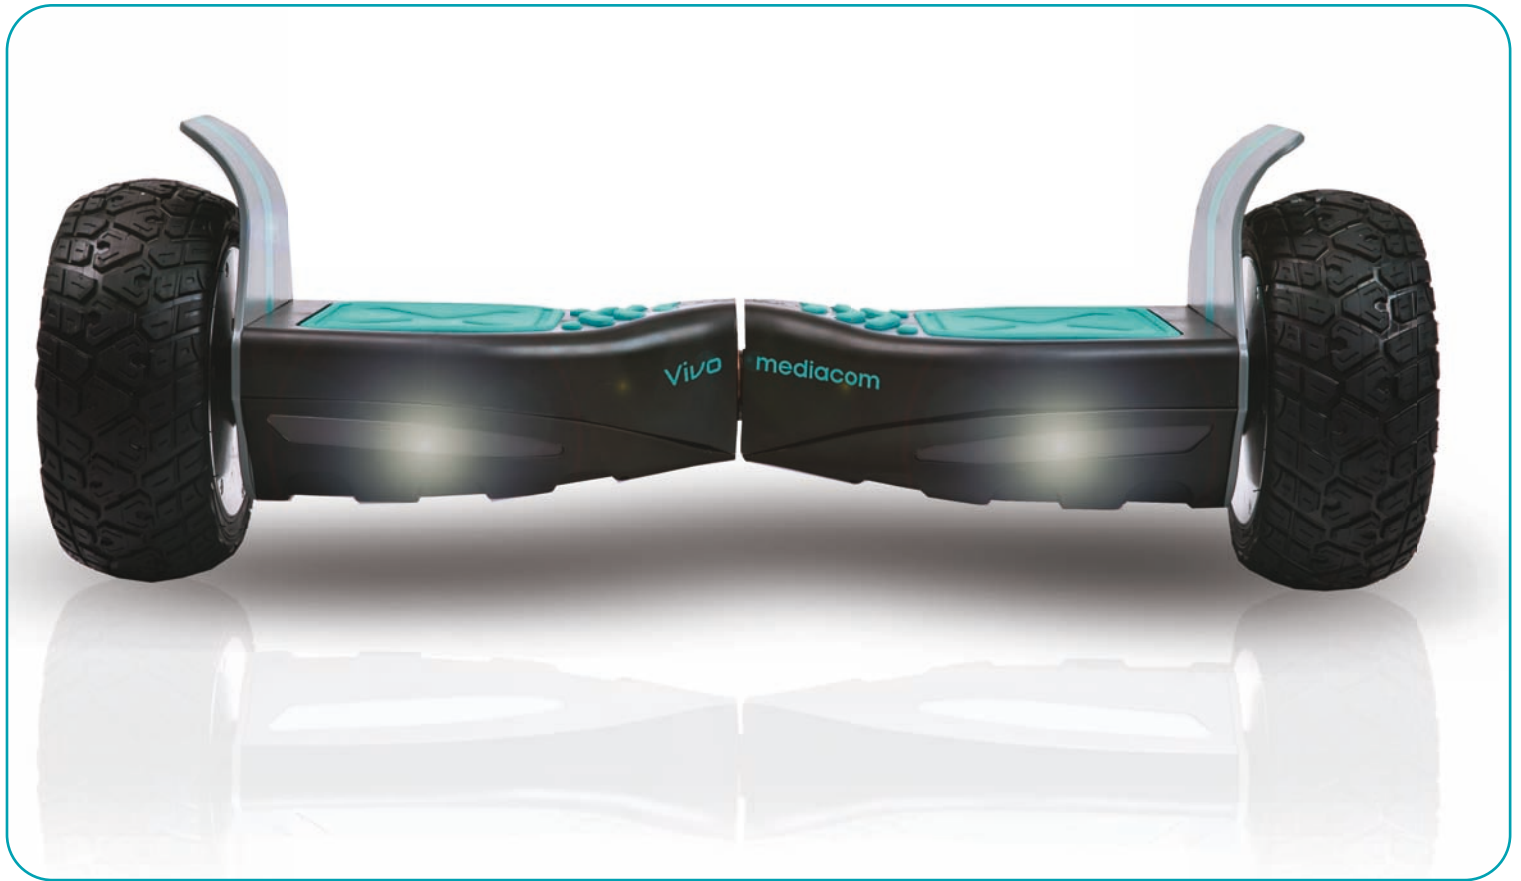

ride the future

V80H

LG BATTERY LABEL

TIRE SIZE 8.5

FAST CHARGE

CLIMBING $\leq 20^\circ$

MAX SPEED 12 KM/H

COD. M-VB80H
EAN: 8028153089392

Technical Specifications

Model	V80H
Tire size	8.5 inch

Performance

Net weight	15.5kg
Battery	LG Battery 4400 mAh
Work temperature	-10° / +50°
Voltage	100-240V
Max speed	12km/h
Max load	100kg
Full charge running distance	15km
Climbing capability	≤20°
Charging time	about 3 hours
Pedal height	14cm
Tyre size	20cm
Motor	250W